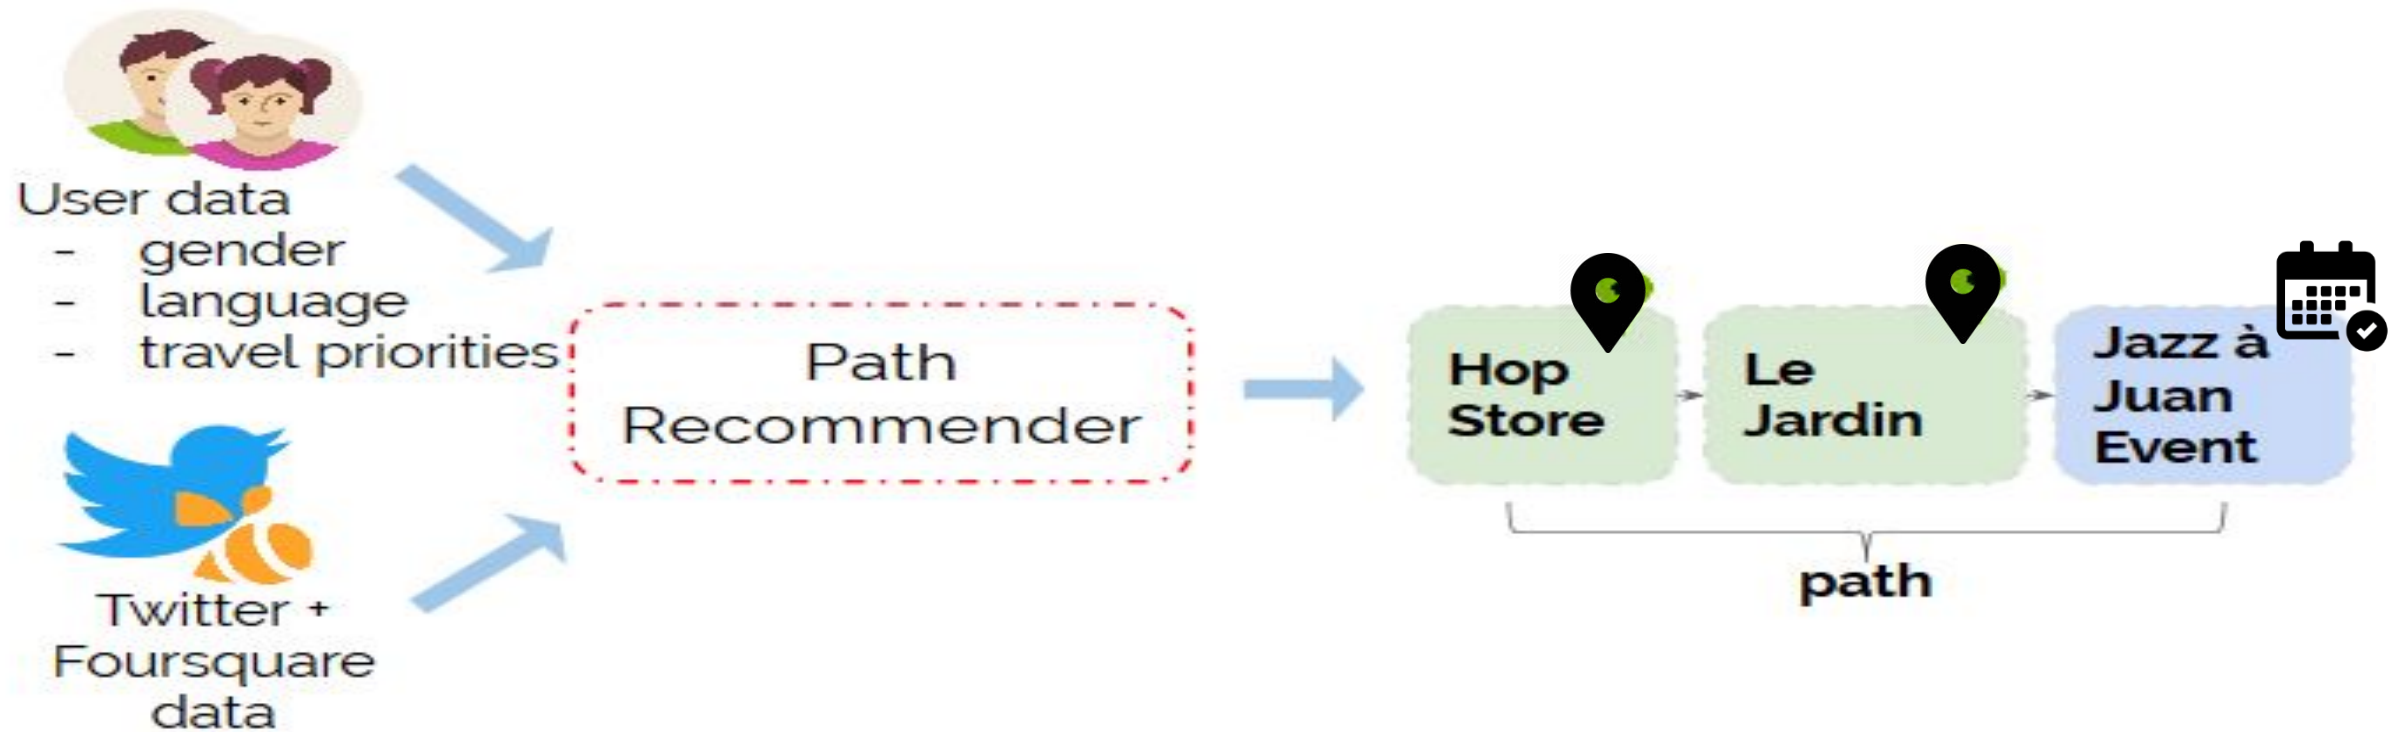

PasTime – Functional Diagram

Knowledge Base for Cities

Time for KB creation divided by 3 between Jan and Sep 2017

Hyper-local sources (OT)

PASTIME

Innovation: Creation of Logical Bundles of Offers

AMADEUS

A unique deep learning based recommender system that generates bundles composed of accommodation, restaurants, shopping, activities, sights and events